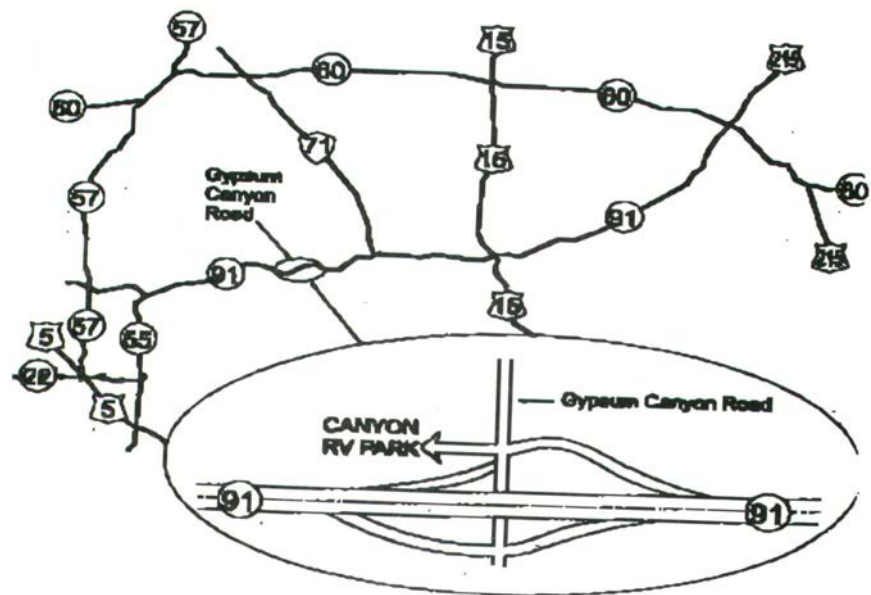

Overnight Parking – contact park directly (714) 637-0210

Day of show Parking: fee charged by park

RV Parking: check with Park

CABINS: Several small cabins with shower & microwave available, **call park** for reservations and pricing.

Local Motels that accept well-mannered dogs

(Please verify when making reservation)

La Quinta Inn, 909-476-1112, 3555 Inland Empire Blvd, Ontario

Motel 6, 12266 Central Ave, Chino, 909-591-3877

Motel 6, 200 N. Lincoln, Corona, 951-735-6408

Hotel Paseo, 1805 W. 6th St., Corona, 951-371-7185

Best Western, 5710 E. La Palma, Anaheim Hills, 714-779-0252

(Imperial Hwy. Exit at 91/La Palma)

Fairfield Inn, 201 N, Via Cortez, Anaheim Hills 714-921-1100

DIRECTIONS to CANYON RV PARK

N33°52.183' w117°42.815'

From the West

91 Freeway East, Gypsum Canyon Exit (Anaheim)

turn left then left again at signal into Park

Site is to the right after entering Park, watch for signs

From the East

91 Freeway West, Gypsum Canyon Exit, continue straight ahead into Park.